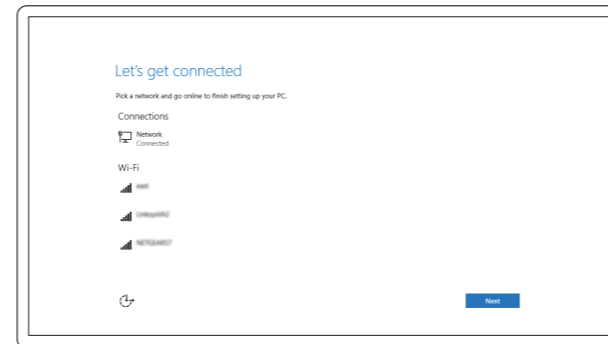

启用 Dell 更新 | 啓用 Dell 更新

Dell 업데이트를有効にする | Dell 업데이트 사용

Connect to your network

连接到网络 | 連接網路

ネットワークに接続する | 네트워크에 연결

NOTE: If you are connecting to a secured wireless network, enter the password for the wireless network access when prompted.